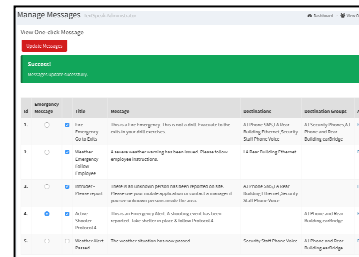

DE-82U Digital Event Interface

8 Input 2 Output Expandable Sensor and Control Module

- Sensor contacts trigger instant audio announcements and transmit status online
- Isolated outputs may be remotely controlled from off-premise network messaging
- Supports all TextSpeak Cloud Dashboard and Notify! mobile Apps.
- Interfaces directly to all earBridge Amplifiers using plug & play auto-detection
- Expandable system supports up to 99 sensor points and 16 outputs

- Interfaces directly to earBridge Cellular, Wifi or Ethernet Amplifiers USB 2.0 connections
- Immediately plays locally stored audio alerts and transmits event status to the cloud for distribution to Notify! and voice, SMS email and notification alerts.
- Supports repeat announcements & multilingual voices
- Isolated output closures can be managed by TextSpeak cloud applications and Notify! Mobile Apps
- Test pushbuttons & indicators provide easy diagnostics. Supervised tests auto-report failures to the cloud.
- Simple expansion via USB hubs allows for up to 9 DS-82U to create 99 sensor points with 16 outputs.